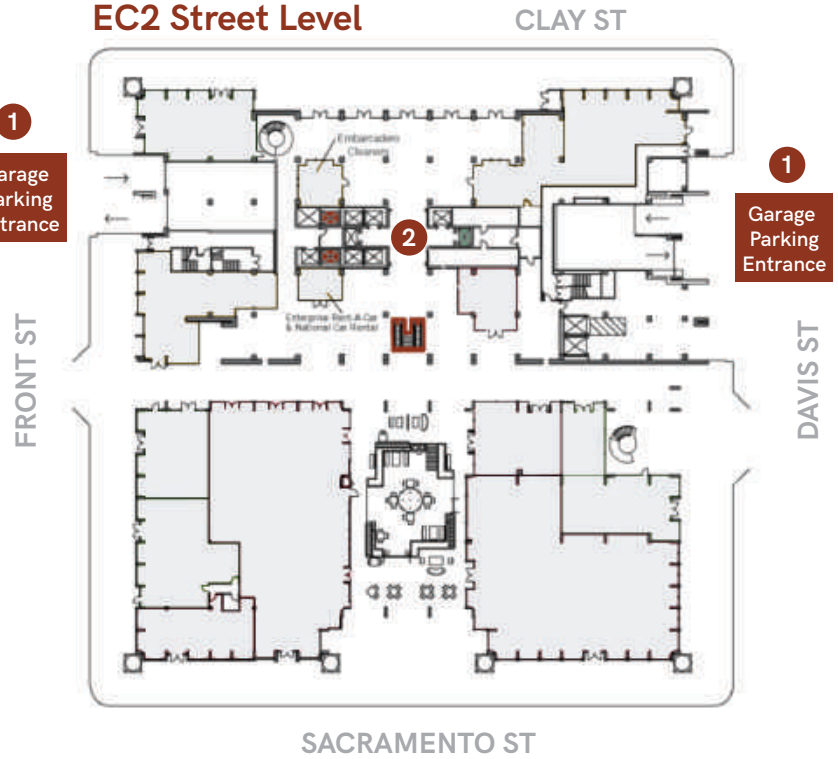

Two Embarcadero Center  
Promenade Level, Suite R2308  
San Francisco, CA 94111  
415-399-5300

- 1 Enter the Embarcadero Center Two Garage from Front Street or Davis Street and park on lower Visitor Levels
- 2 Use garage elevators to reach the Street Level of EC2.
- 3 Take the Street Level elevators to the Promenade level, or "P"
- 4 Insidesource is located on the Promenade level across from Patriot House Gastropub

### EC2 Street Level

### Promenade Level